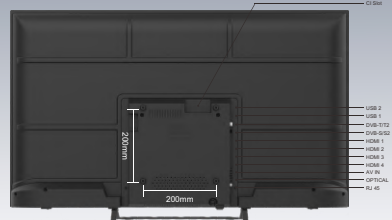

SMART TECH

Google TV

43" UHD Google TV

The 43UG10V3 is a 4K Ultra High Definition LED Google TV with exceptional multimedia functionality.

955mm

222mm