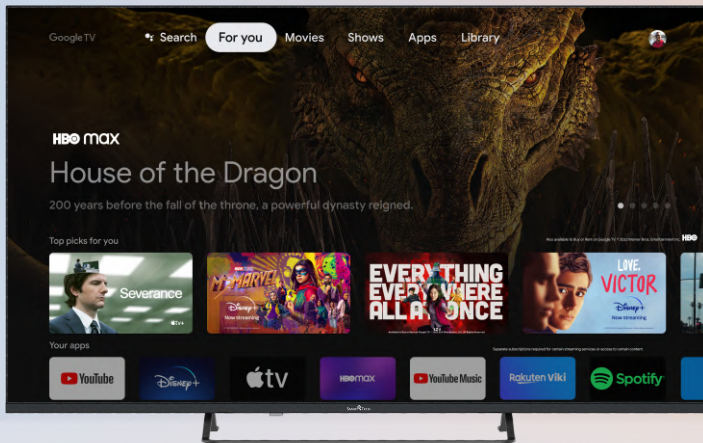

More storage for the  
APPs you like

Entertainment you love.  
With a little help from Google.

Google TV brings together movies, shows and more from  
across your apps and subscriptions and organizes them just  
for you.