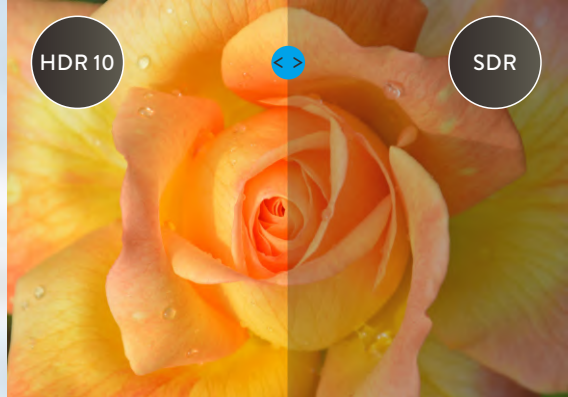

HDR 10

With HDR 10 picture decoding technology, Smart Tech TV brings you enhanced brightness level, higher contrast and more vivid image quality so you can immerse yourself into the content on the TV.